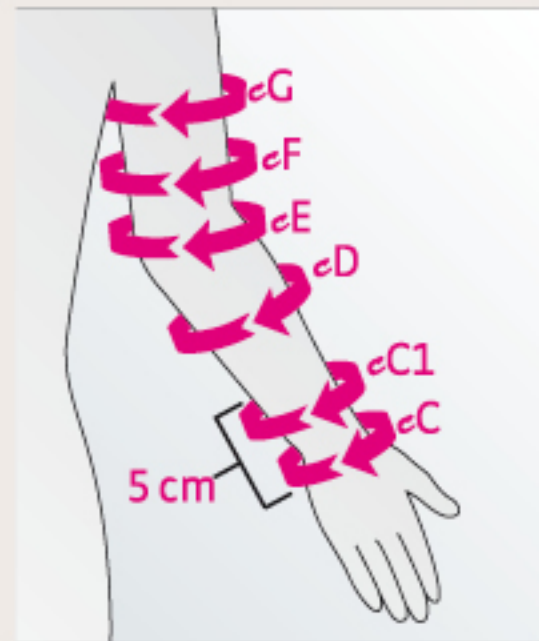

## mediven harmony compression armsleeves with grip top

Please consider that selecting the right size is very important.

Sizes	I	II	III	IV	V	VI	VII	VIII
eG extrawide	28.5 – 31.0	30.5 – 33.5	33.0 – 36.0	35.0 – 38.5	37.0 – 40.5	39.5 – 43.0	41.5 – 45.5	45.0 – 49.5
eG	25.5 – 28.0	28.0 – 30.5	30.0 – 33.0	32.0 – 35.0	33.5 – 36.5	36.0 – 39.5	38.0 – 41.5	40.5 – 44.5
eF extrawide	25.5 – 28.0	27.5 – 30.0	30.0 – 33.0	32.0 – 35.0	34.0 – 37.0	36.0 – 39.5	38.5 – 42.0	41.5 – 45.5
eF	23.5 – 25.5	25.0 – 27.5	27.5 – 30.0	29.5 – 32.0	31.0 – 34.0	33.0 – 36.0	35.0 – 38.5	37.5 – 41.0
eE extrawide	24.0 – 26.0	26.5 – 29.0	28.5 – 31.0	30.0 – 33.0	31.5 – 34.5	33.5 – 36.5	35.5 – 39.0	38.5 – 42.0
eE	23.0 – 25.0	24.5 – 26.5	26.0 – 28.5	27.5 – 30.0	29.0 – 31.5	30.5 – 33.5	32.5 – 35.5	35.0 – 38.5
eD extrawide	24.0 – 26.0	25.0 – 27.5	26.0 – 28.5	28.0 – 30.5	29.5 – 32.0	31.0 – 34.0	33.5 – 36.5	36.0 – 39.5
eD	22.0 – 24.0	23.0 – 25.0	24.0 – 26.0	25.0 – 27.5	27.0 – 29.5	28.5 – 31.0	30.5 – 33.5	33.0 – 36.0
eC 1	15.0 – 16.5	16.5 – 18.0	18.0 – 19.5	19.5 – 21.0	21.0 – 23.0	23.0 – 25.0	25.0 – 27.5	27.5 – 30.0
eC	13.5 – 14.5	14.5 – 15.5	16.0 – 17.5	17.5 – 19.0	19.0 – 20.5	20.5 – 22.5	22.5 – 24.5	25.0 – 27.5

### Length (cm)

Standard length 41 – 47

Short length < 41